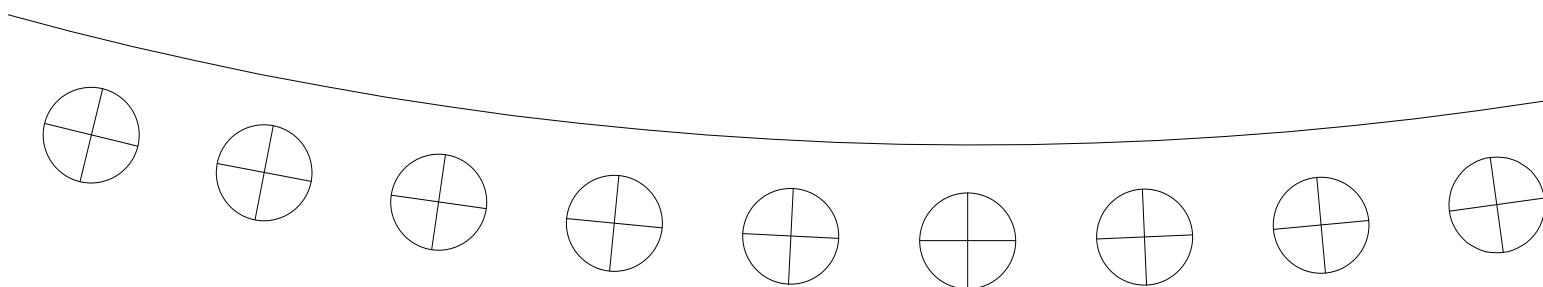

⊕
*1/8" holes for wire or tent stake
to fasten ends together.*
⊕

Kn

Part Grease Pot Windscreen/Pot Stand Temp

1/2" air holes

late